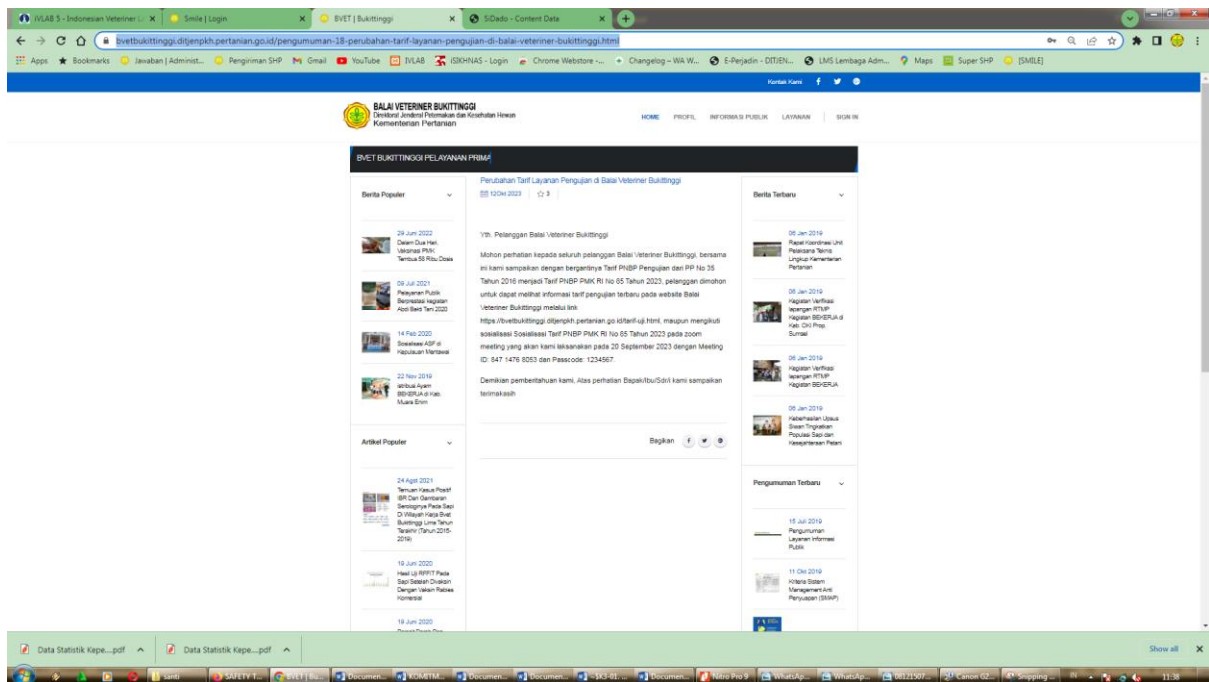

<https://bvvetbukittinggi.ditjenpkh.pertanian.go.id/pengumuman-18-perubahan-tarif-layanan-pengujian-di-balai-veteriner-bukittinggi.html>