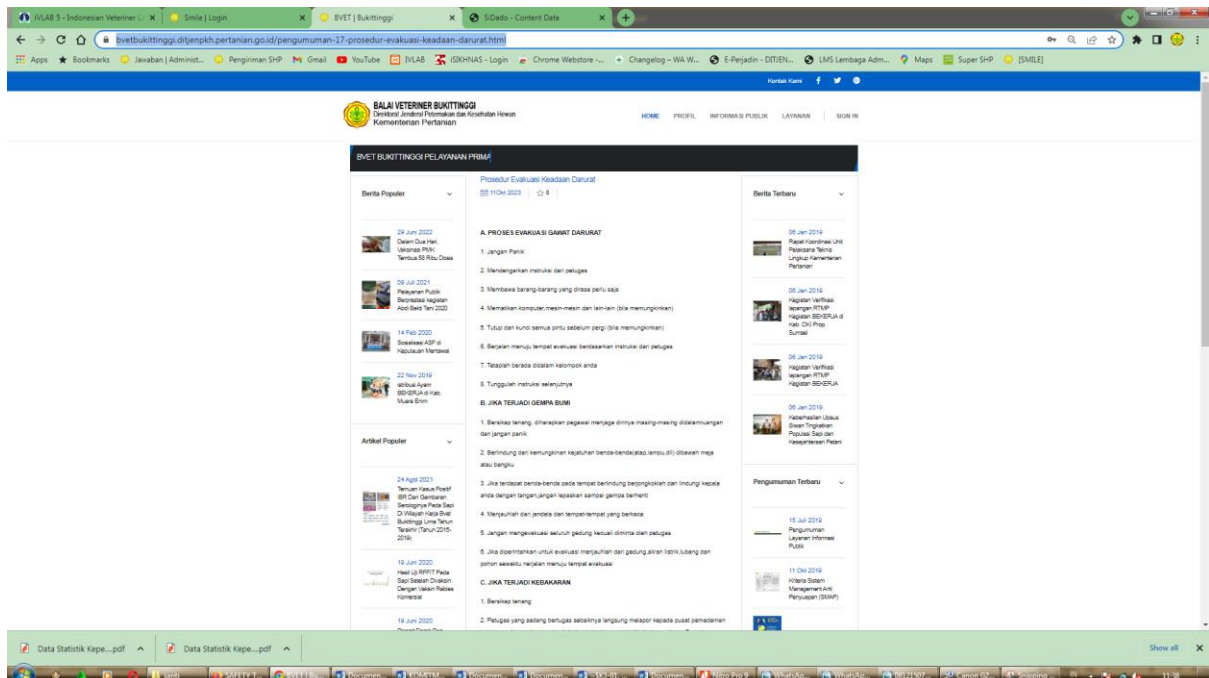

<https://bvvetbukittinggi.ditjenpkh.pertanian.go.id/pengumuman-17-prosedur-evakuasi-keadaan-darurat.html>